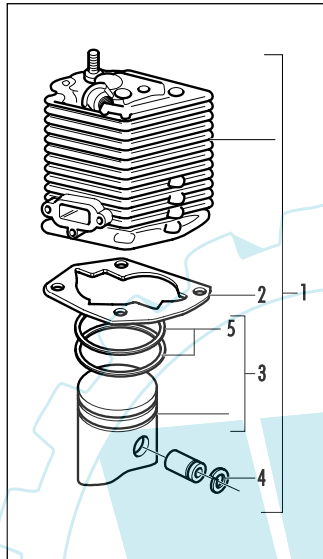

brand	MC CULLOCH

date	FEB/03	SHEET 3/6

Model	Prefix
PROMAC 46 II 16" LP .325	01

Product number
953900229

FIGURE 3