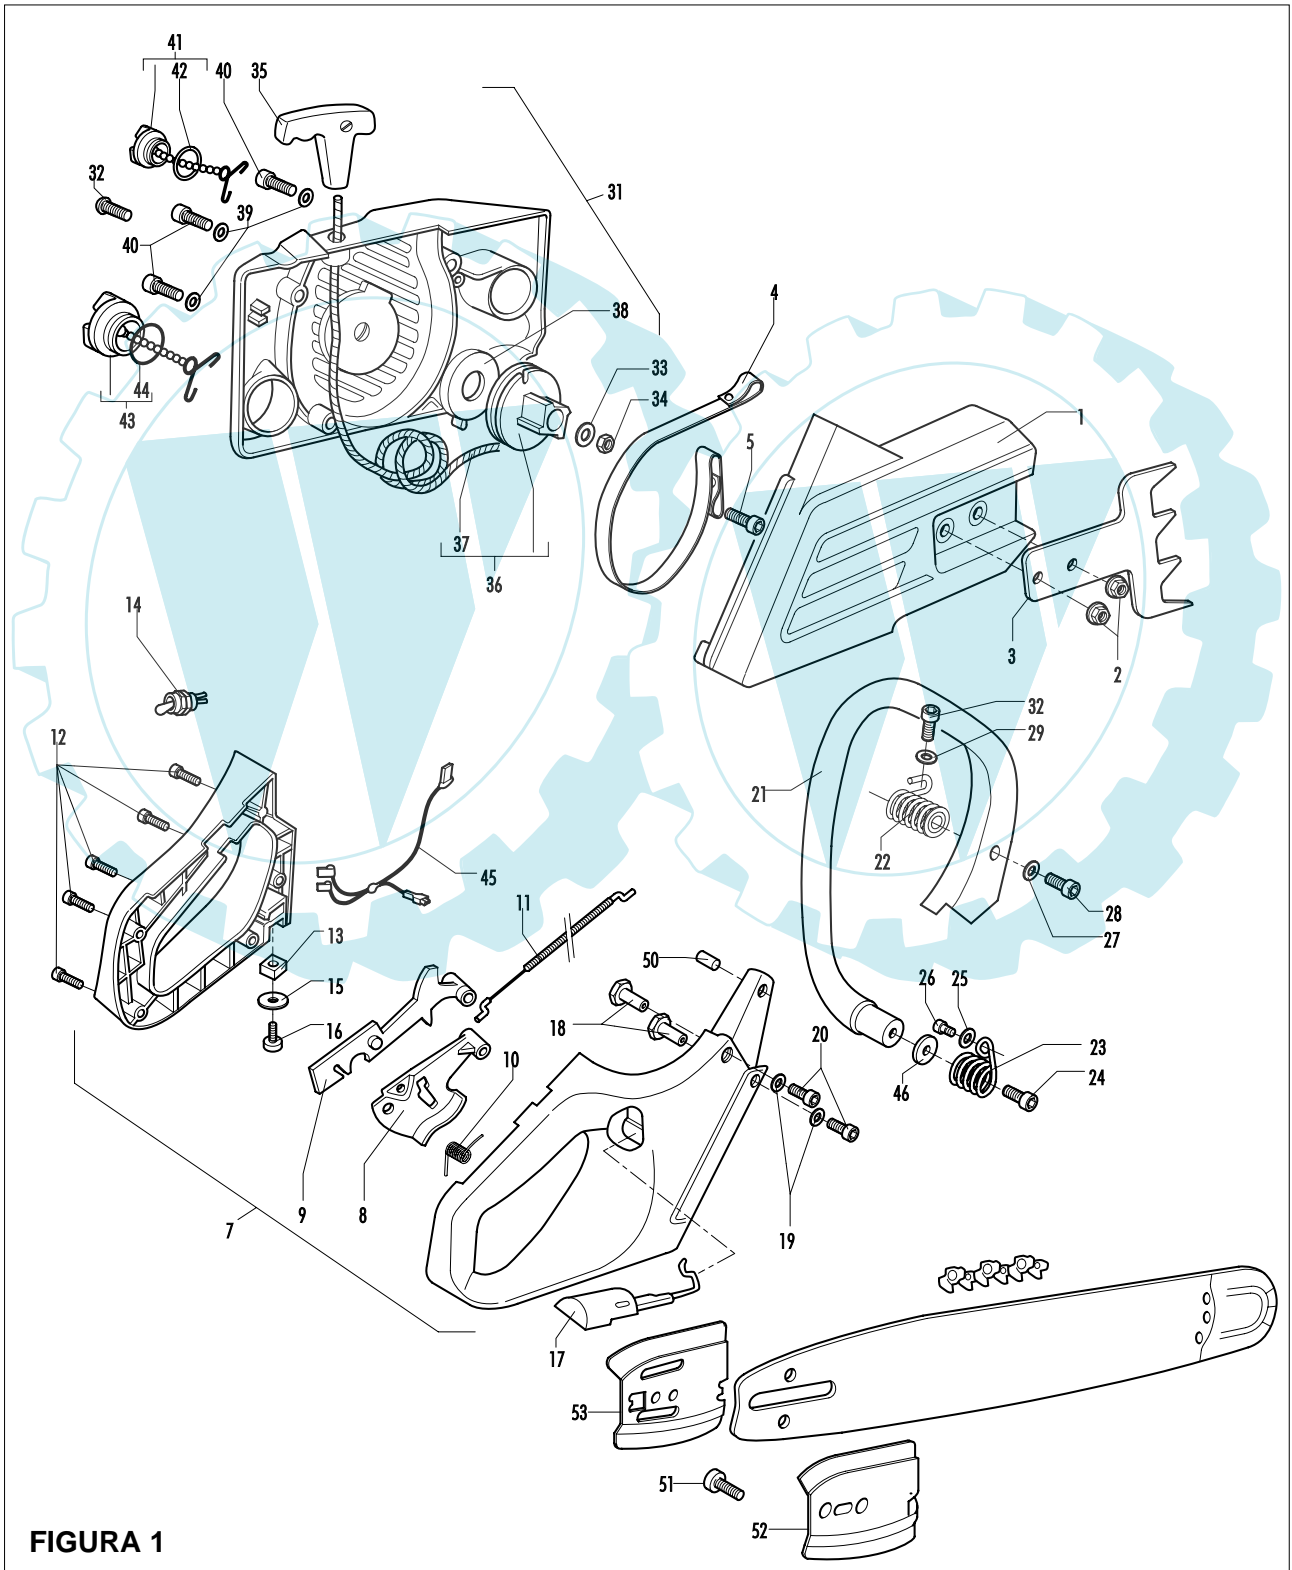

brand	MC CULLOCH

date	FEB/03	SHEET 1/6

Model	Prefix
PROMAC 46 II 16" LP .325	01

Product number
953900229

FIGURA 1