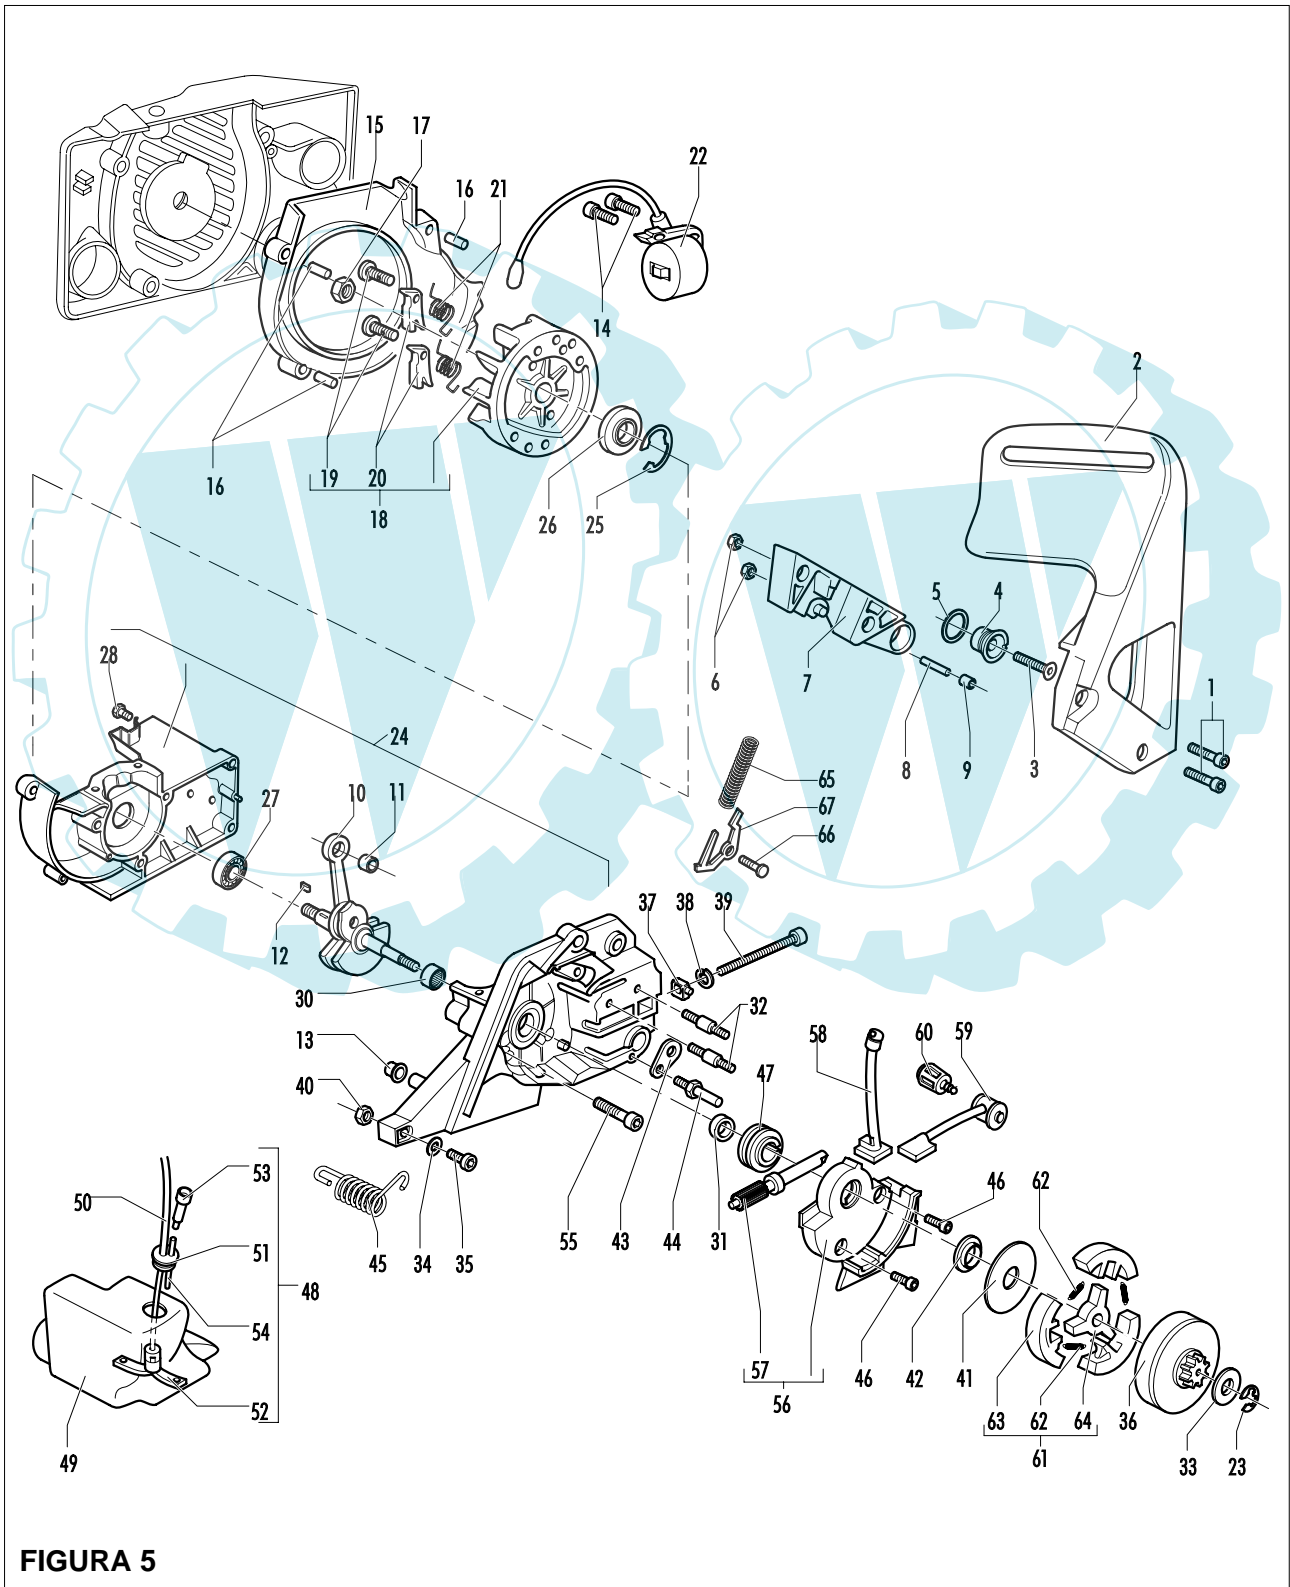

brand	MC CULLOCH

date	FEB/03	SHEET 5/6

Model	Prefix
PROMAC 46 II 16" LP .325	01

Product number
953900229