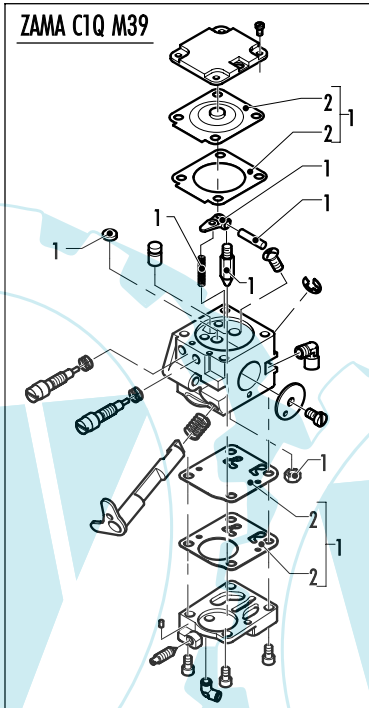

brand	MC CULLOCH

date	FEB/03	SHEET 3/6

Model	Prefix
PROMAC 46 II 16" LP .325	01

Product number
953900229

FIGURE 4