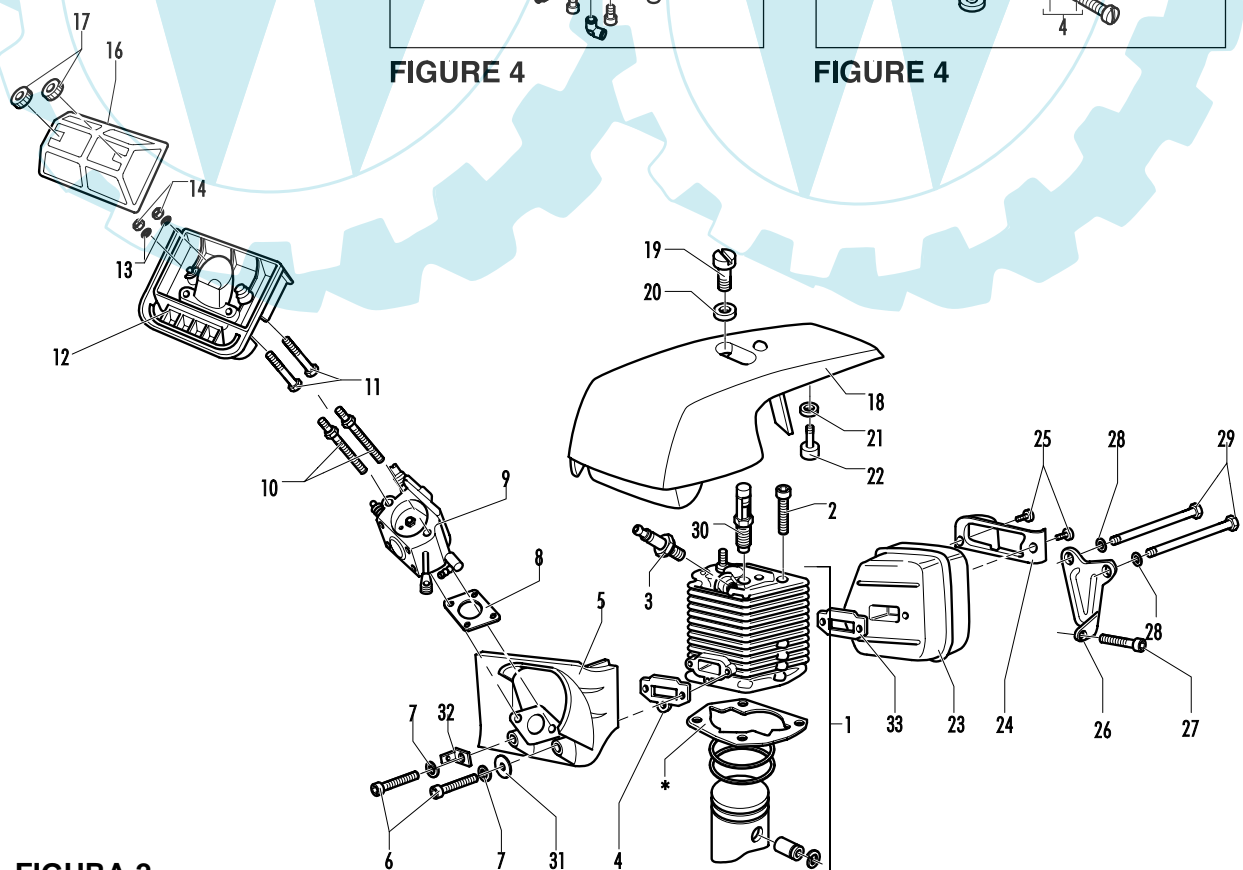

brand	MC CULLOCH

date	FEB/03	SHEET 3/6

Model	Prefix
PROMAC 46 II 16" LP .325	01

Product number
953900229

FIGURA 2