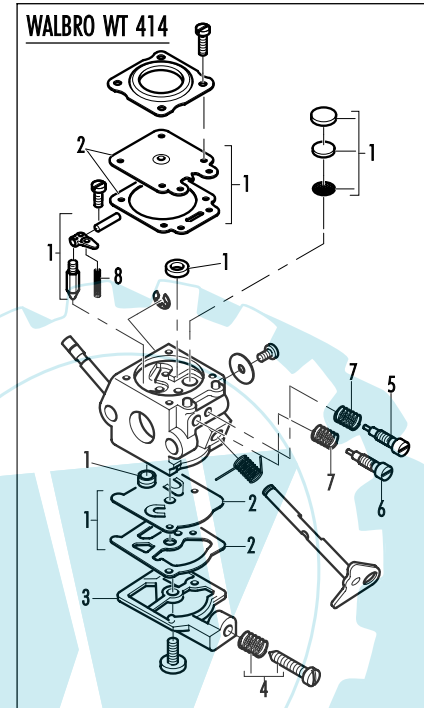

brand	MC CULLOCH

date	FEB/03	SHEET 3/6

Model	Prefix
PROMAC 46 II 16" LP .325	01

Product number
953900229

FIGURE 4